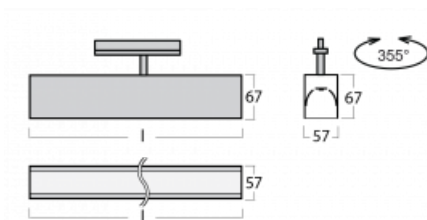

## Technical drawing

Type of installation	3 circuit track
Light distribution	Direct
Luminaire shape	Linear
Colour of the luminaires	Black
Material	Aluminium
Lifetime	L90/B50 50 000 hours
Warranty	5 years
Description of luminaires	Luminaire 3 circuit track
Dimensions	1408 mm × 57 mm × 67 mm
Weight	3.6 kg
Light source	LED MODUL
Type of optical system	Opal diffuser
Luminous flux*	4090 lm
Colour Temperature	4000 K cool white
Luminous efficacy	132 lm/W
MacAdam Light source	2
Colour rendering index	80
UGR max. X=4H Y=8H, $\rho=70,50,20$	26.6