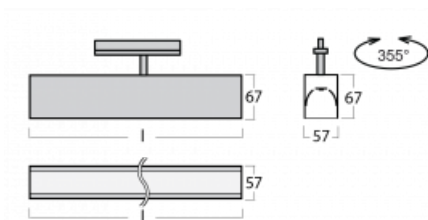

Luminaire

Lina60-T

04-600K-25GGD/840, S

The Lina60-T luminaires are based on the concept of Lina60 luminaires. In this case, however, the luminaires are installed in three-circuit tracks. These luminaires are suitable for supplementing accent lighting provided by other luminaires from our product range, for example Vali80-T. With its diffused light, Lina60-T helps to balance the lighting in the room by illuminating the communication zones, especially in the sales areas. The luminaires feature a support adapter in which the luminaire can be rotated along the Z axis thus modifying the arrangement of the system and also partially direct the light in a given space.

Technical drawing

Type of installation	3 circuit track
Light distribution	Direct
Luminaire shape	Linear
Colour of the luminaires	Silver
Material	Aluminium
Lifetime	L90/B50 50 000 hours
Warranty	5 years
Description of luminaires	Luminaire 3 circuit track
Dimensions	1408 mm × 57 mm × 67 mm
Light source	LED MODUL