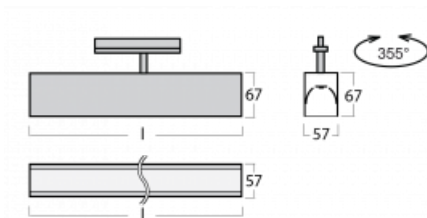

**Technical drawing**

Type of installation	3 circuit track
Light distribution	Direct
Luminaire shape	Linear
Colour of the luminaires	Black
Material	Aluminium
Lifetime	L90/B50 50 000 hours
Warranty	5 years
Description of luminaires	Luminaire 3 circuit track
Dimensions	1408 mm × 57 mm × 67 mm
Light source	LED MODUL