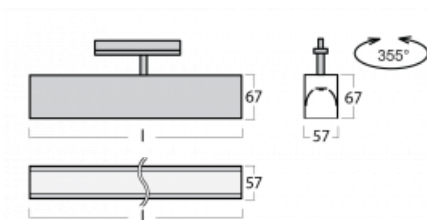

Luminaire

Lina60-T

04-600K-25GGD/830, W

The Lina60-T luminaires are based on the concept of Lina60 luminaires. In this case, however, the luminaires are installed in three-circuit tracks. These luminaires are suitable for supplementing accent lighting provided by other luminaires from our product range, for example Vali80-T. With its diffused light, Lina60-T helps to balance the lighting in the room by illuminating the communication zones, especially in the sales areas. The luminaires feature a support adapter in which the luminaire can be rotated along the Z axis thus modifying the arrangement of the system and also partially direct the light in a given space.

Technical drawing

Type of installation	3 circuit track
Light distribution	Direct
Luminaire shape	Linear
Colour of the luminaires	White
Material	Aluminium
Lifetime	L90/B50 50 000 hours
Warranty	5 years
Description of luminaires	Luminaire 3 circuit track
Dimensions	1408 mm × 57 mm × 67 mm
Light source	LED MODUL
Type of optical system	Opal diffuser
Luminous flux*	3890 lm
Colour Temperature	3000 K warm white
Luminous efficacy	125 lm/W
MacAdam Light source	2
Colour rendering index	80
UGR max. X=4H Y=8H, ρ=70,50,20	26.4