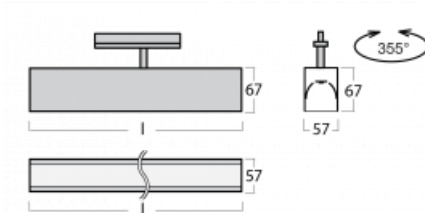

Luminaire

Lina60-T

04-600K-25GGD/830, S

The Lina60-T luminaires are based on the concept of Lina60 luminaires. In this case, however, the luminaires are installed in three-circuit tracks. These luminaires are suitable for supplementing accent lighting provided by other luminaires from our product range, for example Vali80-T. With its diffused light, Lina60-T helps to balance the lighting in the room by illuminating the communication zones, especially in the sales areas. The luminaires feature a support adapter in which the luminaire can be rotated along the Z axis thus modifying the arrangement of the system and also partially direct the light in a given space.

Technical drawing

Type of installation	3 circuit track
Light distribution	Direct
Luminaire shape	Linear
Colour of the luminaires	Silver
Material	Aluminium
Lifetime	L90/B50 50 000 hours
Warranty	5 years
Description of luminaires	Luminaire 3 circuit track
Dimensions	1408 mm × 57 mm × 67 mm
Light source	LED MODUL
Type of optical system	Opal diffuser
Luminous flux*	3890 lm
Colour Temperature	3000 K warm white
Luminous efficacy	125 lm/W
MacAdam Light source	2
Colour rendering index	80
UGR max. X=4H Y=8H, ρ=70,50,20	26.4