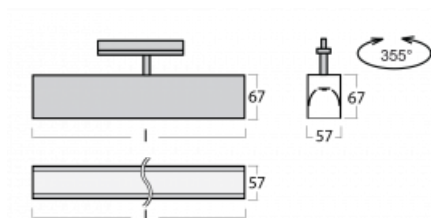

Technical drawing

| | |
|--|---------------------------|
| Type of installation | 3 circuit track |
| Light distribution | Direct |
| Luminaire shape | Linear |
| Colour of the luminaires | Silver |
| Material | Aluminium |
| Lifetime | L90/B50 50 000 hours |
| Warranty | 5 years |
| Description of luminaires | Luminaire 3 circuit track |
| Dimensions | 1408 mm × 57 mm × 67 mm |
| Weight | 3.7 kg |
| Light source | LED MODUL |
| Type of optical system | Opal diffuser |
| Luminous flux* | 2670 lm |
| Colour Temperature | 4000 K cool white |
| Luminous efficacy | 134 lm/W |
| MacAdam Light source | 2 |
| Colour rendering index | 80 |
| UGR max. X=4H Y=8H, $\rho=70,50,20$ | 24.4 |