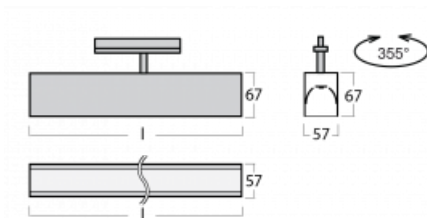

## Technical drawing

Type of installation	3 circuit track
Light distribution	Direct
Luminaire shape	Linear
Colour of the luminaires	White
Material	Aluminium
Lifetime	L90/B50 50 000 hours
Warranty	5 years
Description of luminaires	Luminaire 3 circuit track
Dimensions	1408 mm × 57 mm × 67 mm
Weight	3.7 kg
Light source	LED MODUL
Type of optical system	Opal diffuser
Luminous flux*	2670 lm
Colour Temperature	4000 K cool white
Luminous efficacy	134 lm/W
MacAdam Light source	2
Colour rendering index	80
UGR max. X=4H Y=8H, $\rho=70,50,20$	24.4