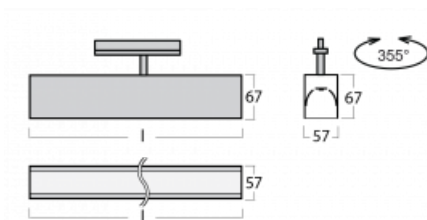

Technical drawing

Type of installation	3 circuit track
Light distribution	Direct
Luminaire shape	Linear
Colour of the luminaires	Silver
Material	Aluminium
Lifetime	L90/B50 50 000 hours
Warranty	5 years
Description of luminaires	Luminaire 3 circuit track
Dimensions	1408 mm × 57 mm × 67 mm
Light source	LED MODUL
Type of optical system	Opal diffuser
Luminous flux*	2540 lm
Colour Temperature	3000 K warm white
Luminous efficacy	127 lm/W
MacAdam Light source	2
Colour rendering index	80
UGR max. X=4H Y=8H, ρ=70,50,20	24.2