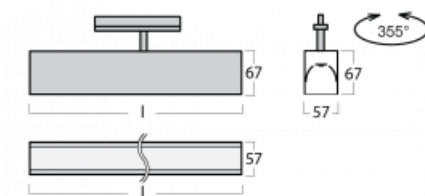

## Technical drawing

Type of installation	3 circuit track
Light distribution	Direct
Luminaire shape	Linear
Colour of the luminaires	Black
Material	Aluminium
Lifetime	L90/B50 50 000 hours
Warranty	5 years
Description of luminaires	Luminaire 3 circuit track
Dimensions	1408 mm × 57 mm × 67 mm
Light source	LED MODUL
Type of optical system	Opal diffuser
Luminous flux*	2540 lm
Colour Temperature	3000 K warm white
Luminous efficacy	127 lm/W
MacAdam Light source	2
Colour rendering index	80
UGR max. X=4H Y=8H, ρ=70,50,20	24.2