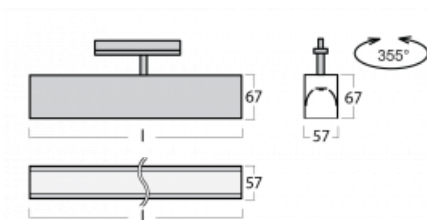

Luminaire

Lina60-T

04-600K-20GGE/840, B

The Lina60-T luminaires are based on the concept of Lina60 luminaires. In this case, however, the luminaires are installed in three-circuit tracks. These luminaires are suitable for supplementing accent lighting provided by other luminaires from our product range, for example Vali80-T. With its diffused light, Lina60-T helps to balance the lighting in the room by illuminating the communication zones, especially in the sales areas. The luminaires feature a support adapter in which the luminaire can be rotated along the Z axis thus modifying the arrangement of the system and also partially direct the light in a given space.

Technical drawing

Type of installation	3 circuit track
Light distribution	Direct
Luminaire shape	Linear
Colour of the luminaires	Black
Material	Aluminium
Lifetime	L90/B50 50 000 hours
Warranty	5 years
Description of luminaires	Luminaire 3 circuit track
Dimensions	1127 mm × 57 mm × 67 mm
Weight	3.3 kg
Light source	LED MODUL
Type of optical system	Opal diffuser
Luminous flux*	3270 lm
Colour Temperature	4000 K cool white
Luminous efficacy	132 lm/W
MacAdam Light source	2
Colour rendering index	80
UGR max. X=4H Y=8H, $\rho=70,50,20$	26.6