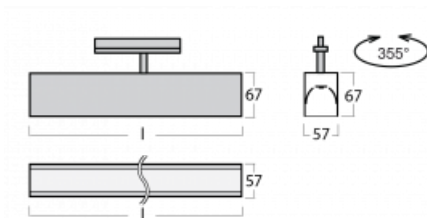

## Technical drawing

Type of installation	3 circuit track
Light distribution	Direct
Luminaire shape	Linear
Colour of the luminaires	White
Material	Aluminium
Lifetime	L90/B50 50 000 hours
Warranty	5 years
Description of luminaires	Luminaire 3 circuit track
Dimensions	1127 mm × 57 mm × 67 mm
Weight	3.2 kg
Light source	LED MODUL
Type of optical system	Opal diffuser
Luminous flux*	3110 lm
Colour Temperature	3000 K warm white
Luminous efficacy	125 lm/W
MacAdam Light source	2
Colour rendering index	80
UGR max. X=4H Y=8H, $\rho=70,50,20$	26.4