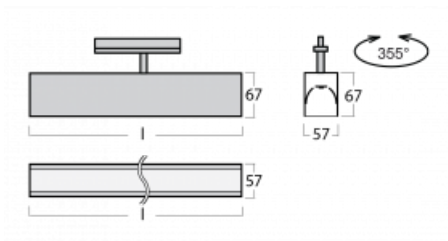

Technical drawing

Type of installation	3 circuit track
Light distribution	Direct
Luminaire shape	Linear
Colour of the luminaires	Silver
Material	Aluminium
Lifetime	L90/B50 50 000 hours
Warranty	5 years
Description of luminaires	Luminaire 3 circuit track
Dimensions	1127 mm × 57 mm × 67 mm
Weight	3.2 kg
Light source	LED MODUL
Type of optical system	Opal diffuser
Luminous flux*	3110 lm
Colour Temperature	3000 K warm white
Luminous efficacy	125 lm/W
MacAdam Light source	2
Colour rendering index	80
UGR max. X=4H Y=8H, $\rho=70,50,20$	26.4