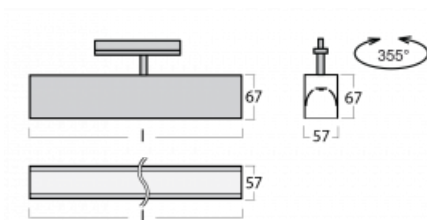

Luminaire

Lina60-T

04-600K-20GGE/830, B

The Lina60-T luminaires are based on the concept of Lina60 luminaires. In this case, however, the luminaires are installed in three-circuit tracks. These luminaires are suitable for supplementing accent lighting provided by other luminaires from our product range, for example Vali80-T. With its diffused light, Lina60-T helps to balance the lighting in the room by illuminating the communication zones, especially in the sales areas. The luminaires feature a support adapter in which the luminaire can be rotated along the Z axis thus modifying the arrangement of the system and also partially direct the light in a given space.

Technical drawing

Type of installation	3 circuit track
Light distribution	Direct
Luminaire shape	Linear
Colour of the luminaires	Black
Material	Aluminium
Lifetime	L90/B50 50 000 hours
Warranty	5 years
Description of luminaires	Luminaire 3 circuit track
Dimensions	1127 mm × 57 mm × 67 mm
Weight	3.2 kg
Light source	LED MODUL
Type of optical system	Opal diffuser
Luminous flux*	3110 lm
Colour Temperature	3000 K warm white
Luminous efficacy	125 lm/W
MacAdam Light source	2
Colour rendering index	80
UGR max. X=4H Y=8H, $\rho=70,50,20$	26.4