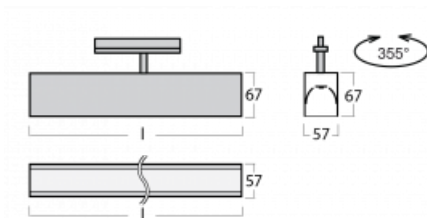

Luminaire

Lina60-T

04-600K-20GGD/840, S

The Lina60-T luminaires are based on the concept of Lina60 luminaires. In this case, however, the luminaires are installed in three-circuit tracks. These luminaires are suitable for supplementing accent lighting provided by other luminaires from our product range, for example Vali80-T. With its diffused light, Lina60-T helps to balance the lighting in the room by illuminating the communication zones, especially in the sales areas. The luminaires feature a support adapter in which the luminaire can be rotated along the Z axis thus modifying the arrangement of the system and also partially direct the light in a given space.

Technical drawing

Type of installation	3 circuit track
Light distribution	Direct
Luminaire shape	Linear
Colour of the luminaires	Silver
Material	Aluminium
Lifetime	L90/B50 50 000 hours
Warranty	5 years
Description of luminaires	Luminaire 3 circuit track
Dimensions	1127 mm × 57 mm × 67 mm
Weight	3.2 kg
Light source	LED MODUL
Type of optical system	Opal diffuser
Luminous flux*	3270 lm
Colour Temperature	4000 K cool white
Luminous efficacy	132 lm/W
MacAdam Light source	2
Colour rendering index	80
UGR max. X=4H Y=8H, $\rho=70,50,20$	26.6