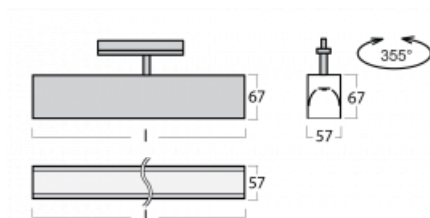

## Technical drawing

Type of installation	3 circuit track
Light distribution	Direct
Luminaire shape	Linear
Colour of the luminaires	Black
Material	Aluminium
Lifetime	L90/B50 50 000 hours
Warranty	5 years
Description of luminaires	Luminaire 3 circuit track
Dimensions	1127 mm × 57 mm × 67 mm
Weight	3.2 kg
Light source	LED MODUL
Type of optical system	Opal diffuser
Luminous flux*	3270 lm
Colour Temperature	4000 K cool white
Luminous efficacy	132 lm/W
MacAdam Light source	2
Colour rendering index	80
UGR max. X=4H Y=8H, $\rho=70,50,20$	26.6