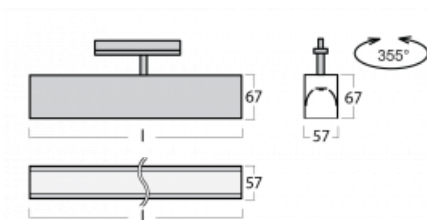

Luminaire

Lina60-T

04-600K-20GGD/830, W

The Lina60-T luminaires are based on the concept of Lina60 luminaires. In this case, however, the luminaires are installed in three-circuit tracks. These luminaires are suitable for supplementing accent lighting provided by other luminaires from our product range, for example Vali80-T. With its diffused light, Lina60-T helps to balance the lighting in the room by illuminating the communication zones, especially in the sales areas. The luminaires feature a support adapter in which the luminaire can be rotated along the Z axis thus modifying the arrangement of the system and also partially direct the light in a given space.

Technical drawing

Type of installation	3 circuit track
Light distribution	Direct
Luminaire shape	Linear
Colour of the luminaires	White
Material	Aluminium
Lifetime	L90/B50 50 000 hours
Warranty	5 years
Description of luminaires	Luminaire 3 circuit track
Dimensions	1127 mm × 57 mm × 67 mm
Weight	3.1 kg
Light source	LED MODUL
Type of optical system	Opal diffuser
Luminous flux*	3110 lm
Colour Temperature	3000 K warm white
Luminous efficacy	125 lm/W
MacAdam Light source	2
Colour rendering index	80
UGR max. X=4H Y=8H, $\rho=70,50,20$	26.4