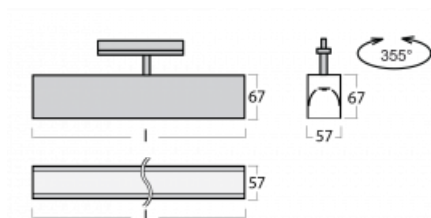

## Technical drawing

Type of installation	3 circuit track
Light distribution	Direct
Luminaire shape	Linear
Colour of the luminaires	Silver
Material	Aluminium
Lifetime	L90/B50 50 000 hours
Warranty	5 years
Description of luminaires	Luminaire 3 circuit track
Dimensions	1127 mm × 57 mm × 67 mm
Weight	3.1 kg
Light source	LED MODUL
Type of optical system	Opal diffuser
Luminous flux*	3110 lm
Colour Temperature	3000 K warm white
Luminous efficacy	125 lm/W
MacAdam Light source	2
Colour rendering index	80
UGR max. X=4H Y=8H, $\rho=70,50,20$	26.4