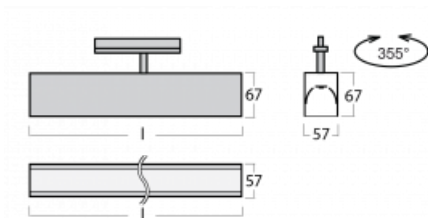

Luminaire

Lina60-T

04-600K-20GGD/830, B

The Lina60-T luminaires are based on the concept of Lina60 luminaires. In this case, however, the luminaires are installed in three-circuit tracks. These luminaires are suitable for supplementing accent lighting provided by other luminaires from our product range, for example Vali80-T. With its diffused light, Lina60-T helps to balance the lighting in the room by illuminating the communication zones, especially in the sales areas. The luminaires feature a support adapter in which the luminaire can be rotated along the Z axis thus modifying the arrangement of the system and also partially direct the light in a given space.

Technical drawing

Type of installation	3 circuit track
Light distribution	Direct
Luminaire shape	Linear
Colour of the luminaires	Black
Material	Aluminium
Lifetime	L90/B50 50 000 hours
Warranty	5 years
Description of luminaires	Luminaire 3 circuit track
Dimensions	1127 mm × 57 mm × 67 mm
Weight	3.1 kg
Light source	LED MODUL
Type of optical system	Opal diffuser
Luminous flux*	3110 lm
Colour Temperature	3000 K warm white
Luminous efficacy	125 lm/W
MacAdam Light source	2
Colour rendering index	80
UGR max. X=4H Y=8H, $\rho=70,50,20$	26.4