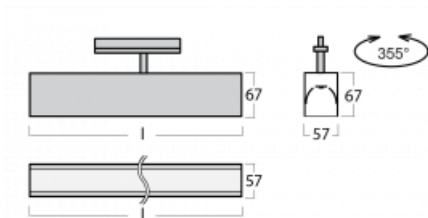

Luminaire

Lina60-T

04-600K-20GEE/840, W

The Lina60-T luminaires are based on the concept of Lina60 luminaires. In this case, however, the luminaires are installed in three-circuit tracks. These luminaires are suitable for supplementing accent lighting provided by other luminaires from our product range, for example Vali80-T. With its diffused light, Lina60-T helps to balance the lighting in the room by illuminating the communication zones, especially in the sales areas. The luminaires feature a support adapter in which the luminaire can be rotated along the Z axis thus modifying the arrangement of the system and also partially direct the light in a given space.

Technical drawing

Type of installation	3 circuit track
Light distribution	Direct
Luminaire shape	Linear
Colour of the luminaires	White
Material	Aluminium
Lifetime	L90/B50 50 000 hours
Warranty	5 years
Description of luminaires	Luminaire 3 circuit track
Dimensions	1127 mm × 57 mm × 67 mm
Weight	3.3 kg
Light source	LED MODUL
Type of optical system	Opal diffuser
Luminous flux*	2130 lm
Colour Temperature	4000 K cool white
Luminous efficacy	128 lm/W
MacAdam Light source	2
Colour rendering index	80
UGR max. X=4H Y=8H, $\rho=70,50,20$	25.1