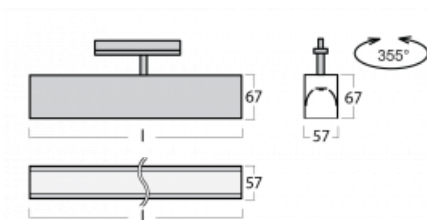

Luminaire

Lina60-T

04-600K-20GEE/840, S

The Lina60-T luminaires are based on the concept of Lina60 luminaires. In this case, however, the luminaires are installed in three-circuit tracks. These luminaires are suitable for supplementing accent lighting provided by other luminaires from our product range, for example Vali80-T. With its diffused light, Lina60-T helps to balance the lighting in the room by illuminating the communication zones, especially in the sales areas. The luminaires feature a support adapter in which the luminaire can be rotated along the Z axis thus modifying the arrangement of the system and also partially direct the light in a given space.

Technical drawing

Type of installation	3 circuit track
Light distribution	Direct
Luminaire shape	Linear
Colour of the luminaires	Silver
Material	Aluminium
Lifetime	L90/B50 50 000 hours
Warranty	5 years
Description of luminaires	Luminaire 3 circuit track
Dimensions	1127 mm × 57 mm × 67 mm
Weight	3.3 kg
Light source	LED MODUL
Type of optical system	Opal diffuser
Luminous flux*	2130 lm
Colour Temperature	4000 K cool white
Luminous efficacy	128 lm/W
MacAdam Light source	2
Colour rendering index	80
UGR max. X=4H Y=8H, $\rho=70,50,20$	25.1