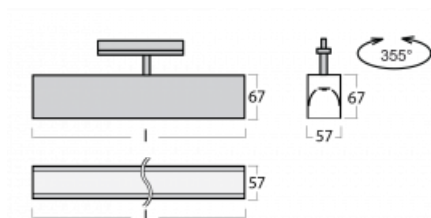

Luminaire

Lina60-T

04-600K-20GEE/840, B

The Lina60-T luminaires are based on the concept of Lina60 luminaires. In this case, however, the luminaires are installed in three-circuit tracks. These luminaires are suitable for supplementing accent lighting provided by other luminaires from our product range, for example Vali80-T. With its diffused light, Lina60-T helps to balance the lighting in the room by illuminating the communication zones, especially in the sales areas. The luminaires feature a support adapter in which the luminaire can be rotated along the Z axis thus modifying the arrangement of the system and also partially direct the light in a given space.

Technical drawing

Type of installation	3 circuit track
Light distribution	Direct
Luminaire shape	Linear
Colour of the luminaires	Black
Material	Aluminium
Lifetime	L90/B50 50 000 hours
Warranty	5 years
Description of luminaires	Luminaire 3 circuit track
Dimensions	1127 mm × 57 mm × 67 mm
Weight	3.3 kg
Light source	LED MODUL
Type of optical system	Opal diffuser
Luminous flux*	2130 lm
Colour Temperature	4000 K cool white
Luminous efficacy	128 lm/W
MacAdam Light source	2
Colour rendering index	80
UGR max. X=4H Y=8H, $\rho=70,50,20$	25.1