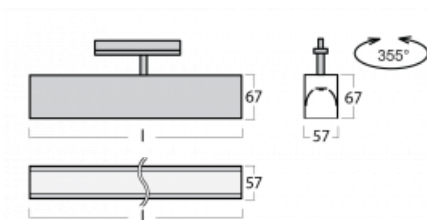

Luminaire

Lina60-T

04-600K-20GEE/830, S

The Lina60-T luminaires are based on the concept of Lina60 luminaires. In this case, however, the luminaires are installed in three-circuit tracks. These luminaires are suitable for supplementing accent lighting provided by other luminaires from our product range, for example Vali80-T. With its diffused light, Lina60-T helps to balance the lighting in the room by illuminating the communication zones, especially in the sales areas. The luminaires feature a support adapter in which the luminaire can be rotated along the Z axis thus modifying the arrangement of the system and also partially direct the light in a given space.

Technical drawing

Type of installation	3 circuit track
Light distribution	Direct
Luminaire shape	Linear
Colour of the luminaires	Silver
Material	Aluminium
Lifetime	L90/B50 50 000 hours
Warranty	5 years
Description of luminaires	Luminaire 3 circuit track
Dimensions	1127 mm × 57 mm × 67 mm
Light source	LED MODUL
Type of optical system	Opal diffuser
Luminous flux*	2030 lm
Colour Temperature	3000 K warm white
Luminous efficacy	122 lm/W
MacAdam Light source	2
Colour rendering index	80
UGR max. X=4H Y=8H, ρ=70,50,20	24.9