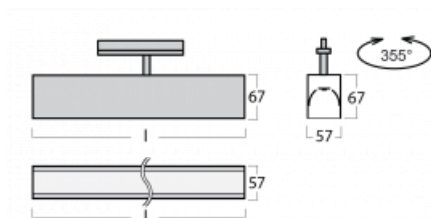

Luminaire

Lina60-T

04-600K-20GED/840, B

The Lina60-T luminaires are based on the concept of Lina60 luminaires. In this case, however, the luminaires are installed in three-circuit tracks. These luminaires are suitable for supplementing accent lighting provided by other luminaires from our product range, for example Vali80-T. With its diffused light, Lina60-T helps to balance the lighting in the room by illuminating the communication zones, especially in the sales areas. The luminaires feature a support adapter in which the luminaire can be rotated along the Z axis thus modifying the arrangement of the system and also partially direct the light in a given space.

Technical drawing

Type of installation	3 circuit track
Light distribution	Direct
Luminaire shape	Linear
Colour of the luminaires	Black
Material	Aluminium
Lifetime	L90/B50 50 000 hours
Warranty	5 years
Description of luminaires	Luminaire 3 circuit track
Dimensions	1127 mm × 57 mm × 67 mm
Light source	LED MODUL
Type of optical system	Opal diffuser
Luminous flux*	2130 lm
Colour Temperature	4000 K cool white
Luminous efficacy	128 lm/W
MacAdam Light source	2
Colour rendering index	80
UGR max. X=4H Y=8H, ρ=70,50,20	25.1