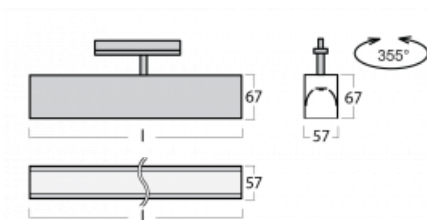

## Technical drawing

Type of installation	3 circuit track
Light distribution	Direct
Luminaire shape	Linear
Colour of the luminaires	White
Material	Aluminium
Lifetime	L90/B50 50 000 hours
Warranty	5 years
Description of luminaires	Luminaire 3 circuit track
Dimensions	1127 mm × 57 mm × 67 mm
Weight	3.1 kg
Light source	LED MODUL
Type of optical system	Opal diffuser
Luminous flux*	2030 lm
Colour Temperature	3000 K warm white
Luminous efficacy	122 lm/W
MacAdam Light source	2
Colour rendering index	80
UGR max. X=4H Y=8H, $\rho=70,50,20$	24.9