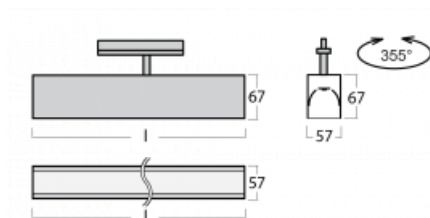

Luminaire

Lina60-T

04-600I-25GGE/840, S

The Lina60-T luminaires are based on the concept of Lina60 luminaires. In this case, however, the luminaires are installed in three-circuit tracks. These luminaires are suitable for supplementing accent lighting provided by other luminaires from our product range, for example Vali80-T. With its diffused light, Lina60-T helps to balance the lighting in the room by illuminating the communication zones, especially in the sales areas. The luminaires feature a support adapter in which the luminaire can be rotated along the Z axis thus modifying the arrangement of the system and also partially direct the light in a given space.

Technical drawing

Type of installation	3 circuit track
Light distribution	Direct
Luminaire shape	Linear
Colour of the luminaires	Silver
Material	Aluminium
Lifetime	L90/B50 50 000 hours
Warranty	5 years
Description of luminaires	Luminaire 3 circuit track
Dimensions	1408 mm × 57 mm × 67 mm
Weight	4 kg
Light source	LED MODUL
Type of optical system	Microprisma
Luminous flux*	3410 lm
Colour Temperature	4000 K cool white
Luminous efficacy	110 lm/W
MacAdam Light source	2
Colour rendering index	80
UGR max. X=4H Y=8H, $\rho=70,50,20$	22.1