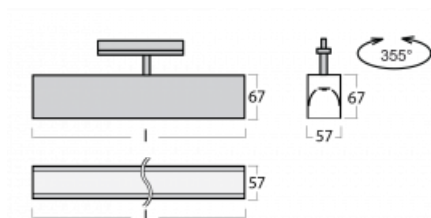

Luminaire

Lina60-T

04-600I-25GGE/840, B

The Lina60-T luminaires are based on the concept of Lina60 luminaires. In this case, however, the luminaires are installed in three-circuit tracks. These luminaires are suitable for supplementing accent lighting provided by other luminaires from our product range, for example Vali80-T. With its diffused light, Lina60-T helps to balance the lighting in the room by illuminating the communication zones, especially in the sales areas. The luminaires feature a support adapter in which the luminaire can be rotated along the Z axis thus modifying the arrangement of the system and also partially direct the light in a given space.

Technical drawing

Type of installation	3 circuit track
Light distribution	Direct
Luminaire shape	Linear
Colour of the luminaires	Black
Material	Aluminium
Lifetime	L90/B50 50 000 hours
Warranty	5 years
Description of luminaires	Luminaire 3 circuit track
Dimensions	1408 mm × 57 mm × 67 mm
Weight	4 kg
Light source	LED MODUL
Type of optical system	Microprisma
Luminous flux*	3410 lm
Colour Temperature	4000 K cool white
Luminous efficacy	110 lm/W
MacAdam Light source	2
Colour rendering index	80
UGR max. X=4H Y=8H, $\rho=70,50,20$	22.1