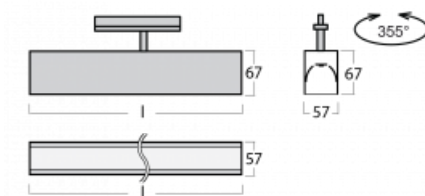

Luminaire

Lina60-T

04-600I-25GGE/830, W

The Lina60-T luminaires are based on the concept of Lina60 luminaires. In this case, however, the luminaires are installed in three-circuit tracks. These luminaires are suitable for supplementing accent lighting provided by other luminaires from our product range, for example Vali80-T. With its diffused light, Lina60-T helps to balance the lighting in the room by illuminating the communication zones, especially in the sales areas. The luminaires feature a support adapter in which the luminaire can be rotated along the Z axis thus modifying the arrangement of the system and also partially direct the light in a given space.

Technical drawing

Type of installation	3 circuit track
Light distribution	Direct
Luminaire shape	Linear
Colour of the luminaires	White
Material	Aluminium
Lifetime	L90/B50 50 000 hours
Warranty	5 years
Description of luminaires	Luminaire 3 circuit track
Dimensions	1408 mm × 57 mm × 67 mm
Light source	LED MODUL
Type of optical system	Microprisma
Luminous flux*	3240 lm
Colour Temperature	3000 K warm white
Luminous efficacy	105 lm/W
MacAdam Light source	2
Colour rendering index	80
UGR max. X=4H Y=8H, ρ=70,50,20	21.9