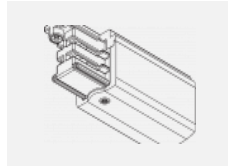

XTS12-1, grey
End feed, grey