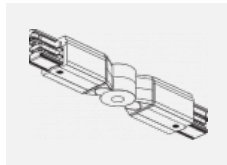

XTS24-3, white
Adjustable corner
connector, white