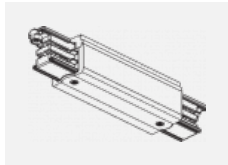

XTS14-2, black
Middle feed, black