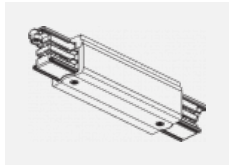

XTS14-1, grey
Middle feed, grey