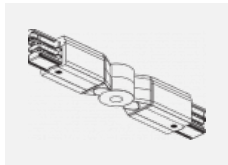

XTS24-2, black
Adjustable corner
connector, black