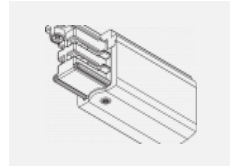

XTS12-2, black
End feed, black