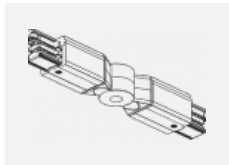

XTS24-1, grey
Adjustable corner
connector, grey