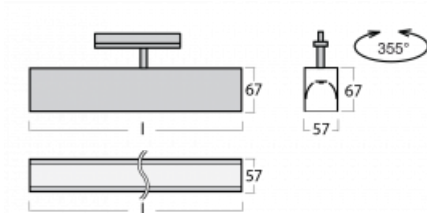

Luminaire

Lina60-T

04-600I-25GGE/830, B

The Lina60-T luminaires are based on the concept of Lina60 luminaires. In this case, however, the luminaires are installed in three-circuit tracks. These luminaires are suitable for supplementing accent lighting provided by other luminaires from our product range, for example Vali80-T. With its diffused light, Lina60-T helps to balance the lighting in the room by illuminating the communication zones, especially in the sales areas. The luminaires feature a support adapter in which the luminaire can be rotated along the Z axis thus modifying the arrangement of the system and also partially direct the light in a given space.

Technical drawing

Type of installation	3 circuit track
Light distribution	Direct
Luminaire shape	Linear
Colour of the luminaires	Black
Material	Aluminium
Lifetime	L90/B50 50 000 hours
Warranty	5 years
Description of luminaires	Luminaire 3 circuit track
Dimensions	1408 mm × 57 mm × 67 mm
Light source	LED MODUL
Type of optical system	Microprisma
Luminous flux*	3240 lm
Colour Temperature	3000 K warm white
Luminous efficacy	105 lm/W
MacAdam Light source	2
Colour rendering index	80
UGR max. X=4H Y=8H, ρ=70,50,20	21.9