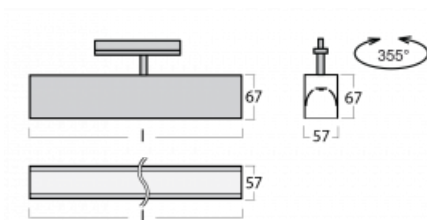

Luminaire

Lina60-T

04-600I-25GGD/840, W

The Lina60-T luminaires are based on the concept of Lina60 luminaires. In this case, however, the luminaires are installed in three-circuit tracks. These luminaires are suitable for supplementing accent lighting provided by other luminaires from our product range, for example Vali80-T. With its diffused light, Lina60-T helps to balance the lighting in the room by illuminating the communication zones, especially in the sales areas. The luminaires feature a support adapter in which the luminaire can be rotated along the Z axis thus modifying the arrangement of the system and also partially direct the light in a given space.

Technical drawing

Type of installation	3 circuit track
Light distribution	Direct
Luminaire shape	Linear
Colour of the luminaires	White
Material	Aluminium
Lifetime	L90/B50 50 000 hours
Warranty	5 years
Description of luminaires	Luminaire 3 circuit track
Dimensions	1408 mm × 57 mm × 67 mm
Light source	LED MODUL
Type of optical system	Microprisma
Luminous flux*	3410 lm
Colour Temperature	4000 K cool white
Luminous efficacy	110 lm/W
MacAdam Light source	2
Colour rendering index	80
UGR max. X=4H Y=8H, ρ=70,50,20	22.1