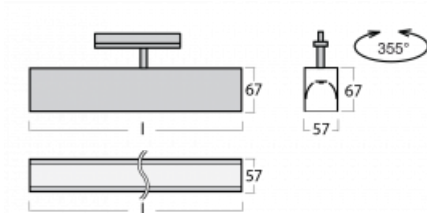

Luminaire

Lina60-T

04-600I-25GGD/840, B

The Lina60-T luminaires are based on the concept of Lina60 luminaires. In this case, however, the luminaires are installed in three-circuit tracks. These luminaires are suitable for supplementing accent lighting provided by other luminaires from our product range, for example Vali80-T. With its diffused light, Lina60-T helps to balance the lighting in the room by illuminating the communication zones, especially in the sales areas. The luminaires feature a support adapter in which the luminaire can be rotated along the Z axis thus modifying the arrangement of the system and also partially direct the light in a given space.

Technical drawing

Type of installation	3 circuit track
Light distribution	Direct
Luminaire shape	Linear
Colour of the luminaires	Black
Material	Aluminium
Lifetime	L90/B50 50 000 hours
Warranty	5 years
Description of luminaires	Luminaire 3 circuit track
Dimensions	1408 mm × 57 mm × 67 mm
Light source	LED MODUL
Type of optical system	Microprisma
Luminous flux*	3410 lm
Colour Temperature	4000 K cool white
Luminous efficacy	110 lm/W
MacAdam Light source	2
Colour rendering index	80
UGR max. X=4H Y=8H, ρ=70,50,20	22.1