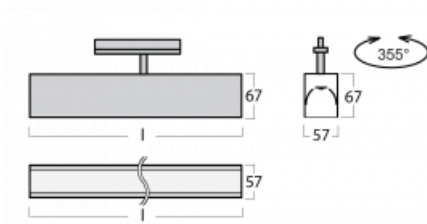

Luminaire

Lina60-T

04-600I-25GGD/830, W

The Lina60-T luminaires are based on the concept of Lina60 luminaires. In this case, however, the luminaires are installed in three-circuit tracks. These luminaires are suitable for supplementing accent lighting provided by other luminaires from our product range, for example Vali80-T. With its diffused light, Lina60-T helps to balance the lighting in the room by illuminating the communication zones, especially in the sales areas. The luminaires feature a support adapter in which the luminaire can be rotated along the Z axis thus modifying the arrangement of the system and also partially direct the light in a given space.

Technical drawing

| | |
|-----------------------------------|---------------------------|
| Type of installation | 3 circuit track |
| Light distribution | Direct |
| Luminaire shape | Linear |
| Colour of the luminaires | White |
| Material | Aluminium |
| Lifetime | L90/B50 50 000 hours |
| Warranty | 5 years |
| Description of luminaires | Luminaire 3 circuit track |
| Dimensions (l × w × h mm) | 1408 mm × 57 mm × 67 mm |
| Light source | LED MODUL |
| DIR optical system | Microprisma |
| Luminous flux* | 3240 lm |
| Colour Temperature | 3000 K warm white |
| Luminous efficacy | 105 lm/W |
| MacAdam Light source | 2 |
| Colour rendering index | 80 |
| UGR max. X=4H Y=8H, ρ=70,50,20 | 21.9 |