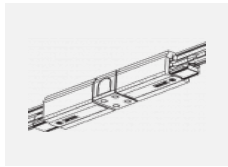

XTSC614-2, black
Middle feed DALI, black