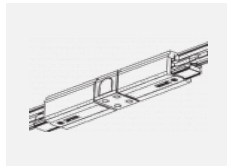

XTSC614-3, white
Middle feed DALI, white