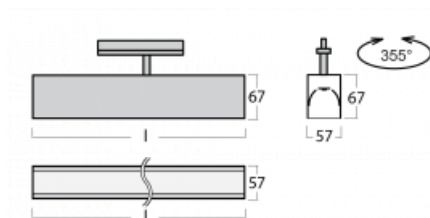

## Technical drawing

Type of installation	3 circuit track
Light distribution	Direct
Luminaire shape	Linear
Colour of the luminaires	Silver
Material	Aluminium
Lifetime	L90/B50 50 000 hours
Warranty	5 years
Description of luminaires	Luminaire 3 circuit track
Dimensions	1408 mm × 57 mm × 67 mm
Light source	LED MODUL