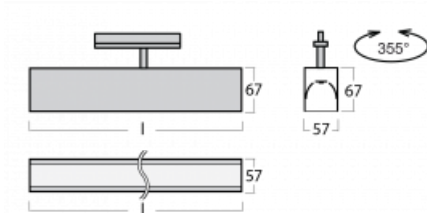

Luminaire

Lina60-T

04-600I-25GGD/830, B

The Lina60-T luminaires are based on the concept of Lina60 luminaires. In this case, however, the luminaires are installed in three-circuit tracks. These luminaires are suitable for supplementing accent lighting provided by other luminaires from our product range, for example Vali80-T. With its diffused light, Lina60-T helps to balance the lighting in the room by illuminating the communication zones, especially in the sales areas. The luminaires feature a support adapter in which the luminaire can be rotated along the Z axis thus modifying the arrangement of the system and also partially direct the light in a given space.

Technical drawing

Type of installation	3 circuit track
Light distribution	Direct
Luminaire shape	Linear
Colour of the luminaires	Black
Material	Aluminium
Lifetime	L90/B50 50 000 hours
Warranty	5 years
Description of luminaires	Luminaire 3 circuit track
Dimensions	1408 mm × 57 mm × 67 mm
Light source	LED MODUL
Type of optical system	Microprisma
Luminous flux*	3240 lm
Colour Temperature	3000 K warm white
Luminous efficacy	105 lm/W
MacAdam Light source	2
Colour rendering index	80
UGR max. X=4H Y=8H, ρ=70,50,20	21.9