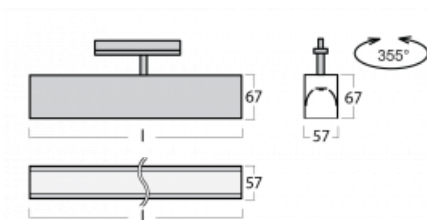

Luminaire

Lina60-T

04-600I-25GEE/840, S

The Lina60-T luminaires are based on the concept of Lina60 luminaires. In this case, however, the luminaires are installed in three-circuit tracks. These luminaires are suitable for supplementing accent lighting provided by other luminaires from our product range, for example Vali80-T. With its diffused light, Lina60-T helps to balance the lighting in the room by illuminating the communication zones, especially in the sales areas. The luminaires feature a support adapter in which the luminaire can be rotated along the Z axis thus modifying the arrangement of the system and also partially direct the light in a given space.

Technical drawing

| | |
|-----------------------------------|---------------------------|
| Type of installation | 3 circuit track |
| Light distribution | Direct |
| Luminaire shape | Linear |
| Colour of the luminaires | Silver |
| Material | Aluminium |
| Lifetime | L90/B50 50 000 hours |
| Warranty | 5 years |
| Description of luminaires | Luminaire 3 circuit track |
| Dimensions | 1408 mm × 57 mm × 67 mm |
| Light source | LED MODUL |
| Type of optical system | Microprisma |
| Luminous flux* | 1180 lm |
| Colour Temperature | 4000 K cool white |
| Luminous efficacy | 120 lm/W |
| MacAdam Light source | 2 |
| Colour rendering index | 80 |
| UGR max. X=4H Y=8H, ρ=70,50,20 | 18.4 |