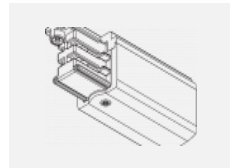

XTS12-2, black
End feed, black