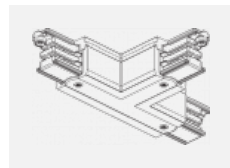

XTS36-2, black
T-feed, black