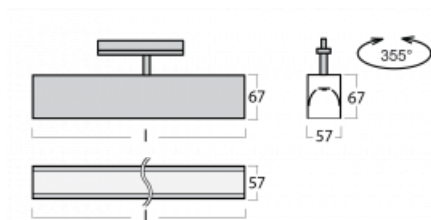

Luminaire

Lina60-T

04-600I-25GEE/840, B

The Lina60-T luminaires are based on the concept of Lina60 luminaires. In this case, however, the luminaires are installed in three-circuit tracks. These luminaires are suitable for supplementing accent lighting provided by other luminaires from our product range, for example Vali80-T. With its diffused light, Lina60-T helps to balance the lighting in the room by illuminating the communication zones, especially in the sales areas. The luminaires feature a support adapter in which the luminaire can be rotated along the Z axis thus modifying the arrangement of the system and also partially direct the light in a given space.

Technical drawing

Type of installation	3 circuit track
Light distribution	Direct
Luminaire shape	Linear
Colour of the luminaires	Black
Material	Aluminium
Lifetime	L90/B50 50 000 hours
Warranty	5 years
Description of luminaires	Luminaire 3 circuit track
Dimensions	1408 mm × 57 mm × 67 mm
Light source	LED MODUL
Type of optical system	Microprisma
Luminous flux*	1180 lm
Colour Temperature	4000 K cool white
Luminous efficacy	120 lm/W
MacAdam Light source	2
Colour rendering index	80
UGR max. X=4H Y=8H, ρ=70,50,20	18.4