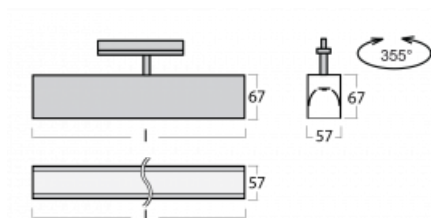

Luminaire

Lina60-T

04-600I-25GEE/830, S

The Lina60-T luminaires are based on the concept of Lina60 luminaires. In this case, however, the luminaires are installed in three-circuit tracks. These luminaires are suitable for supplementing accent lighting provided by other luminaires from our product range, for example Vali80-T. With its diffused light, Lina60-T helps to balance the lighting in the room by illuminating the communication zones, especially in the sales areas. The luminaires feature a support adapter in which the luminaire can be rotated along the Z axis thus modifying the arrangement of the system and also partially direct the light in a given space.

Technical drawing

Type of installation	3 circuit track
Light distribution	Direct
Luminaire shape	Linear
Colour of the luminaires	Silver
Material	Aluminium
Lifetime	L90/B50 50 000 hours
Warranty	5 years
Description of luminaires	Luminaire 3 circuit track
Dimensions	1408 mm × 57 mm × 67 mm
Light source	LED MODUL