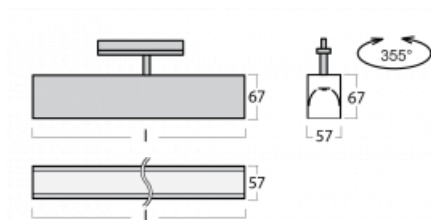

## Technical drawing

Type of installation	3 circuit track
Light distribution	Direct
Luminaire shape	Linear
Colour of the luminaires	Black
Material	Aluminium
Lifetime	L90/B50 50 000 hours
Warranty	5 years
Description of luminaires	Luminaire 3 circuit track
Dimensions	1408 mm × 57 mm × 67 mm
Light source	LED MODUL
Type of optical system	Microprisma
Luminous flux*	1130 lm
Colour Temperature	3000 K warm white
Luminous efficacy	115 lm/W
MacAdam Light source	2
Colour rendering index	80
UGR max. X=4H Y=8H, ρ=70,50,20	18.2