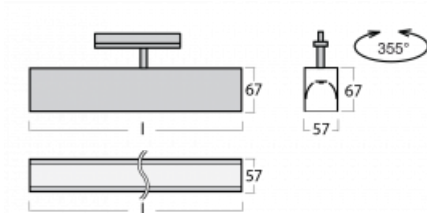

## Technical drawing

Type of installation	3 circuit track
Light distribution	Direct
Luminaire shape	Linear
Colour of the luminaires	White
Material	Aluminium
Lifetime	L90/B50 50 000 hours
Warranty	5 years
Description of luminaires	Luminaire 3 circuit track
Dimensions	1408 mm × 57 mm × 67 mm
Light source	LED MODUL
Type of optical system	Microprisma
Luminous flux*	1180 lm
Colour Temperature	4000 K cool white
Luminous efficacy	120 lm/W
MacAdam Light source	2
Colour rendering index	80
UGR max. X=4H Y=8H, ρ=70,50,20	18.4