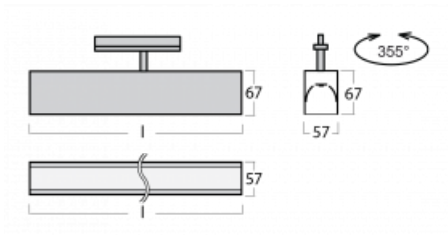

**Technical drawing**

Type of installation	3 circuit track
Light distribution	Direct
Luminaire shape	Linear
Colour of the luminaires	White
Material	Aluminium
Lifetime	L90/B50 50 000 hours
Warranty	5 years
Description of luminaires	Luminaire 3 circuit track
Dimensions (l × w × h mm)	1408 mm × 57 mm × 67 mm
Light source	LED MODUL
DIR optical system	Microprisma
Luminous flux*	1180 lm
Colour Temperature	4000 K cool white
Luminous efficacy	120 lm/W
MacAdam Light source	2
Colour rendering index	80
UGR max. X=4H Y=8H, ρ=70,50,20	18.4