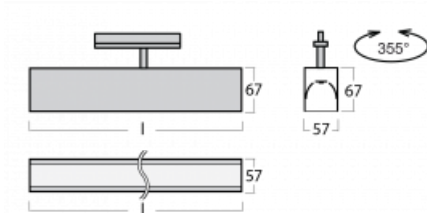

Luminaire

Lina60-T

04-600I-25GED/840, S

The Lina60-T luminaires are based on the concept of Lina60 luminaires. In this case, however, the luminaires are installed in three-circuit tracks. These luminaires are suitable for supplementing accent lighting provided by other luminaires from our product range, for example Vali80-T. With its diffused light, Lina60-T helps to balance the lighting in the room by illuminating the communication zones, especially in the sales areas. The luminaires feature a support adapter in which the luminaire can be rotated along the Z axis thus modifying the arrangement of the system and also partially direct the light in a given space.

Technical drawing

Type of installation	3 circuit track
Light distribution	Direct
Luminaire shape	Linear
Colour of the luminaires	Silver
Material	Aluminium
Lifetime	L90/B50 50 000 hours
Warranty	5 years
Description of luminaires	Luminaire 3 circuit track
Dimensions	1408 mm × 57 mm × 67 mm
Light source	LED MODUL
Type of optical system	Microprisma
Luminous flux*	1180 lm
Colour Temperature	4000 K cool white
Luminous efficacy	120 lm/W
MacAdam Light source	2
Colour rendering index	80
UGR max. X=4H Y=8H, ρ=70,50,20	18.4