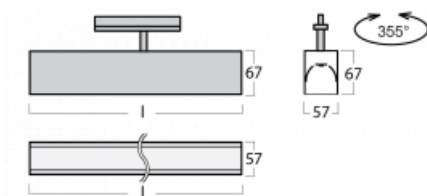

**Technical drawing**

Type of installation	3 circuit track
Light distribution	Direct
Luminaire shape	Linear
Colour of the luminaires	Black
Material	Aluminium
Lifetime	L90/B50 50 000 hours
Warranty	5 years
Description of luminaires	Luminaire 3 circuit track
Dimensions	1408 mm × 57 mm × 67 mm
Light source	LED MODUL
Type of optical system	Microprisma
Luminous flux*	1180 lm
Colour Temperature	4000 K cool white
Luminous efficacy	120 lm/W
MacAdam Light source	2
Colour rendering index	80
UGR max. X=4H Y=8H, ρ=70,50,20	18.4