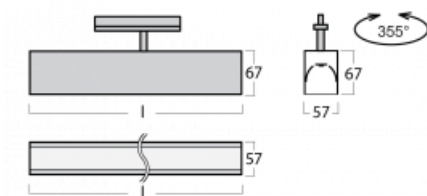

Luminaire

Lina60-T

04-600I-20GGE/840, S

The Lina60-T luminaires are based on the concept of Lina60 luminaires. In this case, however, the luminaires are installed in three-circuit tracks. These luminaires are suitable for supplementing accent lighting provided by other luminaires from our product range, for example Vali80-T. With its diffused light, Lina60-T helps to balance the lighting in the room by illuminating the communication zones, especially in the sales areas. The luminaires feature a support adapter in which the luminaire can be rotated along the Z axis thus modifying the arrangement of the system and also partially direct the light in a given space.

Technical drawing

Type of installation	3 circuit track
Light distribution	Direct
Luminaire shape	Linear
Colour of the luminaires	Silver
Material	Aluminium
Lifetime	L90/B50 50 000 hours
Warranty	5 years
Description of luminaires	Luminaire 3 circuit track
Dimensions	1127 mm × 57 mm × 67 mm
Light source	LED MODUL
Type of optical system	Microprisma
Luminous flux*	2720 lm
Colour Temperature	4000 K cool white
Luminous efficacy	110 lm/W
MacAdam Light source	2
Colour rendering index	80
UGR max. X=4H Y=8H, ρ=70,50,20	22.1