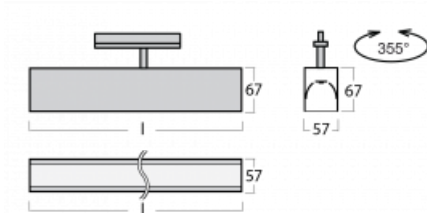

Luminaire

Lina60-T

04-600I-20GGE/840, B

The Lina60-T luminaires are based on the concept of Lina60 luminaires. In this case, however, the luminaires are installed in three-circuit tracks. These luminaires are suitable for supplementing accent lighting provided by other luminaires from our product range, for example Vali80-T. With its diffused light, Lina60-T helps to balance the lighting in the room by illuminating the communication zones, especially in the sales areas. The luminaires feature a support adapter in which the luminaire can be rotated along the Z axis thus modifying the arrangement of the system and also partially direct the light in a given space.

Technical drawing

Type of installation	3 circuit track
Light distribution	Direct
Luminaire shape	Linear
Colour of the luminaires	Black
Material	Aluminium
Lifetime	L90/B50 50 000 hours
Warranty	5 years
Description of luminaires	Luminaire 3 circuit track
Dimensions	1127 mm × 57 mm × 67 mm
Light source	LED MODUL
Type of optical system	Microprisma
Luminous flux*	2720 lm
Colour Temperature	4000 K cool white
Luminous efficacy	110 lm/W
MacAdam Light source	2
Colour rendering index	80
UGR max. X=4H Y=8H, ρ=70,50,20	22.1