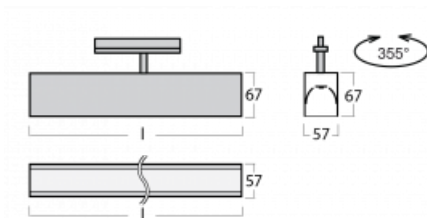

Luminaire

Lina60-T

04-600I-20GGE/830, S

The Lina60-T luminaires are based on the concept of Lina60 luminaires. In this case, however, the luminaires are installed in three-circuit tracks. These luminaires are suitable for supplementing accent lighting provided by other luminaires from our product range, for example Vali80-T. With its diffused light, Lina60-T helps to balance the lighting in the room by illuminating the communication zones, especially in the sales areas. The luminaires feature a support adapter in which the luminaire can be rotated along the Z axis thus modifying the arrangement of the system and also partially direct the light in a given space.

Technical drawing

Type of installation	3 circuit track
Light distribution	Direct
Luminaire shape	Linear
Colour of the luminaires	Silver
Material	Aluminium
Lifetime	L90/B50 50 000 hours
Warranty	5 years
Description of luminaires	Luminaire 3 circuit track
Dimensions	1127 mm × 57 mm × 67 mm
Weight	3.2 kg
Light source	LED MODUL
Type of optical system	Microprisma
Luminous flux*	2590 lm
Colour Temperature	3000 K warm white
Luminous efficacy	104 lm/W
MacAdam Light source	2
Colour rendering index	80
UGR max. X=4H Y=8H, $\rho=70,50,20$	21.9