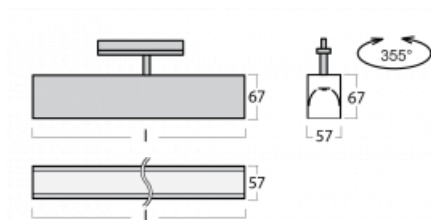

Luminaire

Lina60-T

04-600I-20GGE/830, B

The Lina60-T luminaires are based on the concept of Lina60 luminaires. In this case, however, the luminaires are installed in three-circuit tracks. These luminaires are suitable for supplementing accent lighting provided by other luminaires from our product range, for example Vali80-T. With its diffused light, Lina60-T helps to balance the lighting in the room by illuminating the communication zones, especially in the sales areas. The luminaires feature a support adapter in which the luminaire can be rotated along the Z axis thus modifying the arrangement of the system and also partially direct the light in a given space.

Technical drawing

Type of installation	3 circuit track
Light distribution	Direct
Luminaire shape	Linear
Colour of the luminaires	Black
Material	Aluminium
Lifetime	L90/B50 50 000 hours
Warranty	5 years
Description of luminaires	Luminaire 3 circuit track
Dimensions	1127 mm × 57 mm × 67 mm
Weight	3.2 kg
Light source	LED MODUL
Type of optical system	Microprisma
Luminous flux*	2590 lm
Colour Temperature	3000 K warm white
Luminous efficacy	104 lm/W
MacAdam Light source	2
Colour rendering index	80
UGR max. X=4H Y=8H, $\rho=70,50,20$	21.9