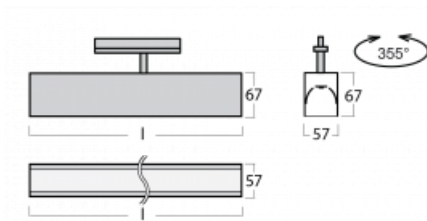

Luminaire

Lina60-T

04-600I-20GGD/840, S

The Lina60-T luminaires are based on the concept of Lina60 luminaires. In this case, however, the luminaires are installed in three-circuit tracks. These luminaires are suitable for supplementing accent lighting provided by other luminaires from our product range, for example Vali80-T. With its diffused light, Lina60-T helps to balance the lighting in the room by illuminating the communication zones, especially in the sales areas. The luminaires feature a support adapter in which the luminaire can be rotated along the Z axis thus modifying the arrangement of the system and also partially direct the light in a given space.

Technical drawing

Type of installation	3 circuit track
Light distribution	Direct
Luminaire shape	Linear
Colour of the luminaires	Silver
Material	Aluminium
Lifetime	L90/B50 50 000 hours
Warranty	5 years
Description of luminaires	Luminaire 3 circuit track
Dimensions	1127 mm × 57 mm × 67 mm
Light source	LED MODUL
Type of optical system	Microprisma
Luminous flux*	2720 lm
Colour Temperature	4000 K cool white
Luminous efficacy	110 lm/W
MacAdam Light source	2
Colour rendering index	80
UGR max. X=4H Y=8H, ρ=70,50,20	22.1