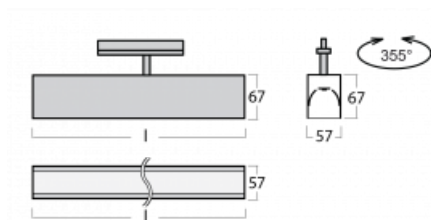

Luminaire

Lina60-T

04-600I-20GGD/840, B

The Lina60-T luminaires are based on the concept of Lina60 luminaires. In this case, however, the luminaires are installed in three-circuit tracks. These luminaires are suitable for supplementing accent lighting provided by other luminaires from our product range, for example Vali80-T. With its diffused light, Lina60-T helps to balance the lighting in the room by illuminating the communication zones, especially in the sales areas. The luminaires feature a support adapter in which the luminaire can be rotated along the Z axis thus modifying the arrangement of the system and also partially direct the light in a given space.

Technical drawing

Type of installation	3 circuit track
Light distribution	Direct
Luminaire shape	Linear
Colour of the luminaires	Black
Material	Aluminium
Lifetime	L90/B50 50 000 hours
Warranty	5 years
Description of luminaires	Luminaire 3 circuit track
Dimensions	1127 mm × 57 mm × 67 mm
Light source	LED MODUL
Type of optical system	Microprisma
Luminous flux*	2720 lm
Colour Temperature	4000 K cool white
Luminous efficacy	110 lm/W
MacAdam Light source	2
Colour rendering index	80
UGR max. X=4H Y=8H, ρ=70,50,20	22.1