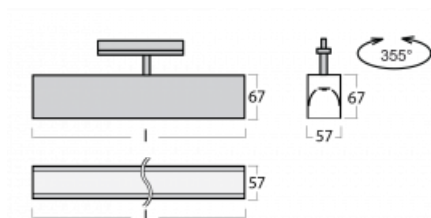

Luminaire

Lina60-T

04-600I-20GGD/830, W

The Lina60-T luminaires are based on the concept of Lina60 luminaires. In this case, however, the luminaires are installed in three-circuit tracks. These luminaires are suitable for supplementing accent lighting provided by other luminaires from our product range, for example Vali80-T. With its diffused light, Lina60-T helps to balance the lighting in the room by illuminating the communication zones, especially in the sales areas. The luminaires feature a support adapter in which the luminaire can be rotated along the Z axis thus modifying the arrangement of the system and also partially direct the light in a given space.

Technical drawing

Type of installation	3 circuit track
Light distribution	Direct
Luminaire shape	Linear
Colour of the luminaires	White
Material	Aluminium
Lifetime	L90/B50 50 000 hours
Warranty	5 years
Description of luminaires	Luminaire 3 circuit track
Dimensions	1127 mm × 57 mm × 67 mm
Weight	3.3 kg
Light source	LED MODUL
Type of optical system	Microprisma
Luminous flux*	2590 lm
Colour Temperature	3000 K warm white
Luminous efficacy	104 lm/W
MacAdam Light source	2
Colour rendering index	80
UGR max. X=4H Y=8H, $\rho=70,50,20$	21.9