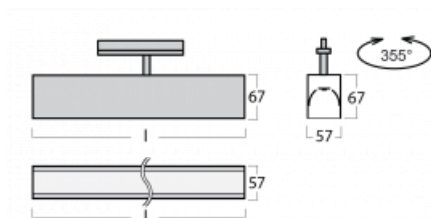

## Technical drawing

Type of installation	3 circuit track
Light distribution	Direct
Luminaire shape	Linear
Colour of the luminaires	Black
Material	Aluminium
Lifetime	L90/B50 50 000 hours
Warranty	5 years
Description of luminaires	Luminaire 3 circuit track
Dimensions	1127 mm × 57 mm × 67 mm
Weight	3.3 kg
Light source	LED MODUL
Type of optical system	Microprisma
Luminous flux*	2590 lm
Colour Temperature	3000 K warm white
Luminous efficacy	104 lm/W
MacAdam Light source	2
Colour rendering index	80
UGR max. X=4H Y=8H, $\rho=70,50,20$	21.9