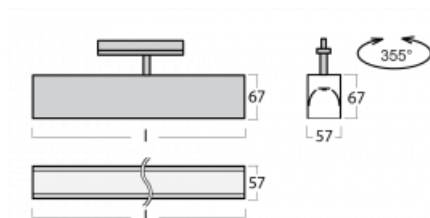

Luminaire

Lina60-T

04-600I-20GEE/830, W

The Lina60-T luminaires are based on the concept of Lina60 luminaires. In this case, however, the luminaires are installed in three-circuit tracks. These luminaires are suitable for supplementing accent lighting provided by other luminaires from our product range, for example Vali80-T. With its diffused light, Lina60-T helps to balance the lighting in the room by illuminating the communication zones, especially in the sales areas. The luminaires feature a support adapter in which the luminaire can be rotated along the Z axis thus modifying the arrangement of the system and also partially direct the light in a given space.

Technical drawing

Type of installation	3 circuit track
Light distribution	Direct
Luminaire shape	Linear
Colour of the luminaires	White
Material	Aluminium
Lifetime	L90/B50 50 000 hours
Warranty	5 years
Description of luminaires	Luminaire 3 circuit track
Dimensions	1127 mm × 57 mm × 67 mm
Light source	LED MODUL
Type of optical system	Microprisma
Luminous flux*	900 lm
Colour Temperature	3000 K warm white
Luminous efficacy	115 lm/W
MacAdam Light source	2
Colour rendering index	80
UGR max. X=4H Y=8H, ρ=70,50,20	18.2